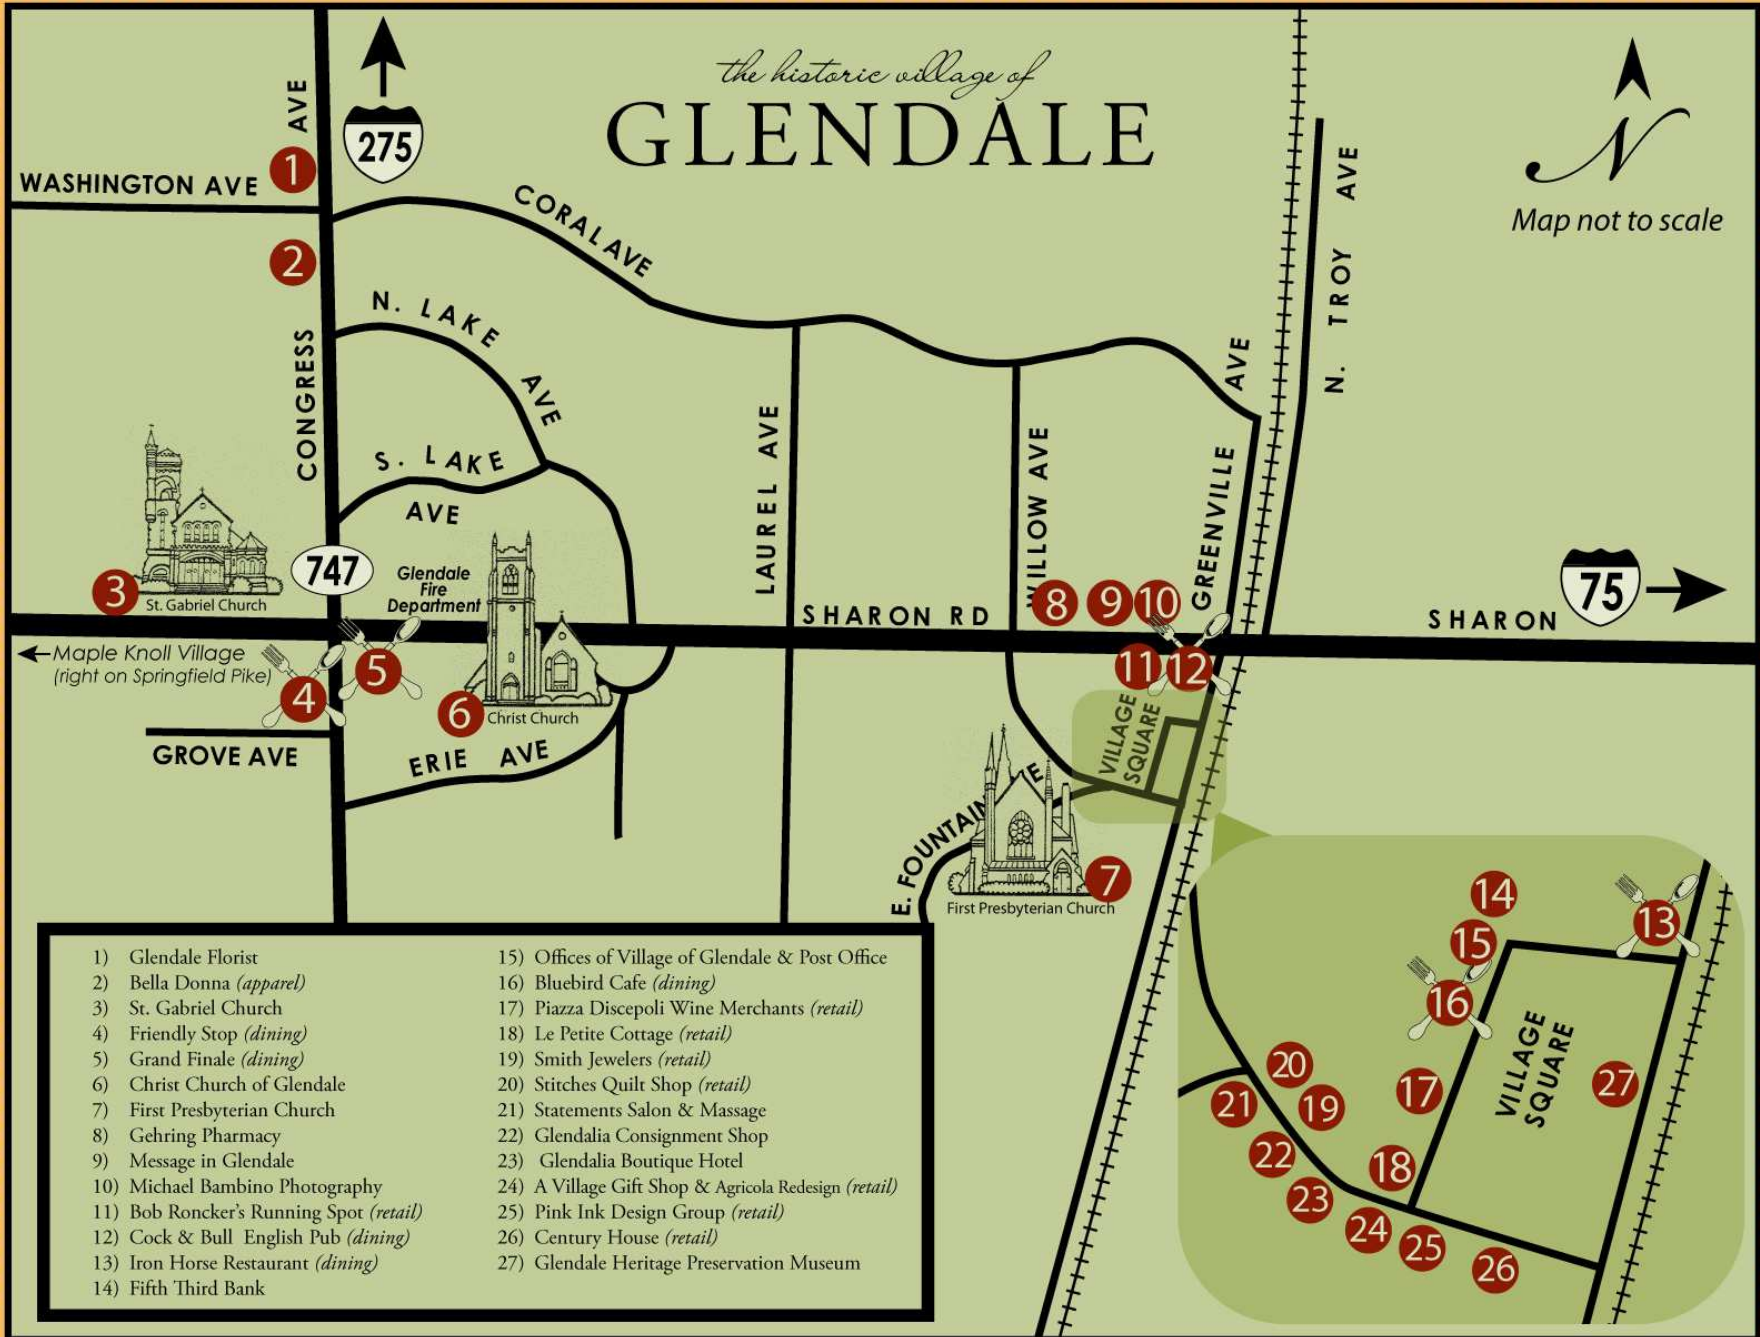

# GLENDALE

the historic village of  
**GLENDALE**

- |  |   |
|--|---|
| 1) Glendale Florist                              | 15) Offices of Village of Glendale & Post Office              |
| 2) Bella Donna ( <i>apparel</i> )                | 16) Bluebird Cafe ( <i>dining</i> )                           |
| 3) St. Gabriel Church                            | 17) Piazza Discepoli Wine Merchants ( <i>retail</i> )         |
| 4) Friendly Stop ( <i>dining</i> )               | 18) Le Petite Cottage ( <i>retail</i> )                       |
| 5) Grand Finale ( <i>dining</i> )                | 19) Smith Jewelers ( <i>retail</i> )                          |
| 6) Christ Church of Glendale                     | 20) Stitches Quilt Shop ( <i>retail</i> )                     |
| 7) First Presbyterian Church                     | 21) Statements Salon & Massage                                |
| 8) Gehring Pharmacy                              | 22) Glendalia Consignment Shop                                |
| 9) Message in Glendale                           | 23) Glendalia Boutique Hotel                                  |
| 10) Michael Bambino Photography                  | 24) A Village Gift Shop & Agricola Redesign ( <i>retail</i> ) |
| 11) Bob Roncker's Running Spot ( <i>retail</i> ) | 25) Pink Ink Design Group ( <i>retail</i> )                   |
| 12) Cock & Bull English Pub ( <i>dining</i> )    | 26) Century House ( <i>retail</i> )                           |
| 13) Iron Horse Restaurant ( <i>dining</i> )      | 27) Glendale Heritage Preservation Museum                     |
| 14) Fifth Third Bank                             |   |